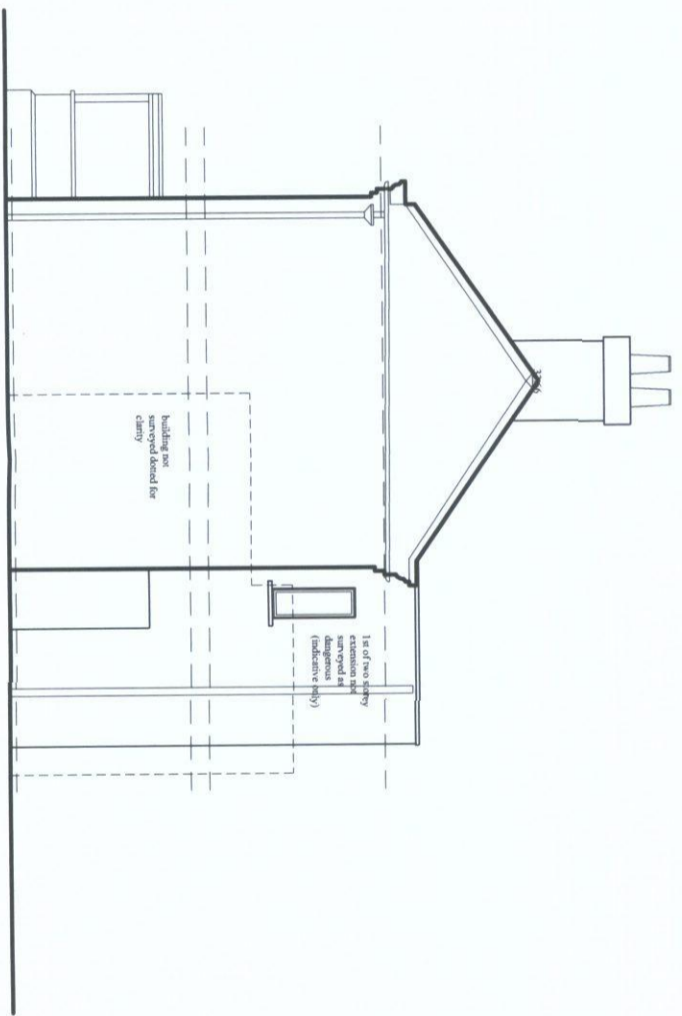

North East Elevation

Broxtowe Borough Council
 Planning & Community Development
 18 FEB 2013

13 / 00 1 1 6 / F U L

North West Elevation

JULIAN OWEN ASSOCIATES
ARCHITECTS
 276 Queens Road
 Beeston, Nottingham
 NG9 2BD
 t 0115 922 9831
 f 0115 922 4616
 e enquiries@julianowen.co.uk
 www.julianowen.co.uk

Job: Canalside Heritage
 Centre
 Title: Existing Elevations 1
 Date: March 11 Scale: 1:100
 Drawing Size: A3
 Drawing No: 1639/04

All Dimensions are Approximate
 Do Not Scale Directly From the Drawing
 All Dimensions to be Checked and Confirmed on Site
 Read in Conjunction with the Specification